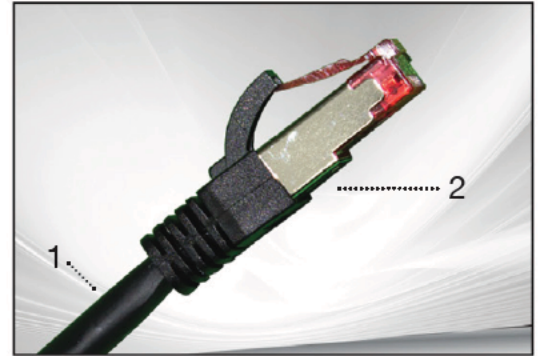

CAT6A 10GB Certified Patch Cables

Low-Smoke, Zero Halogen (LSOH/LSZH) for use in Data Centers and other Enterprise-class facilities

Features:

- Tested and certified prior to shipping, including testing for Near-end Crosstalk (NEXT) and Return Loss (RLQ) to guarantee each cable meets or exceeds the TIA/EIA 568-C.2 standards
- Available in various lengths and colors
- 60 micro gold plated 3 prong connector pin
- CSA LL64151-C
- UL E132276-C
- RoHS
- ANSI/TIA-568-C.2:2009
- IEC 61935-2:2010
- ETL Verified